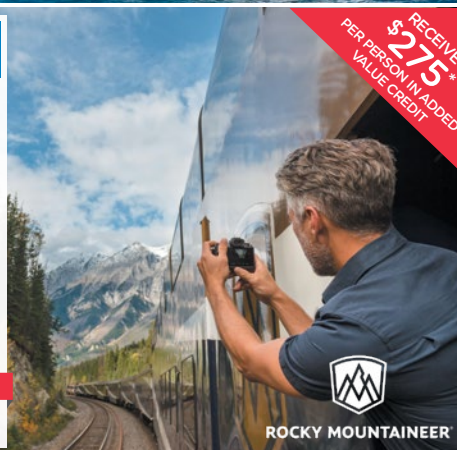

RECEIVE UP TO **$275*** PER PERSON IN ADDED VALUE CREDIT

ROCKY MOUNTAINEER

MAGNIFICENT EUROPE 2020
15 DAY ALL-INCLUSIVE RIVER CRUISE

INCLUDES

- 14 night all-inclusive luxury river cruise from Amsterdam to Budapest
- All-inclusive sightseeing in up to 18 destinations
- APT's Freedom of Choice inclusions in 10 locations
- EXCLUSIVE: visit Vienna's incredible City Palace for a Cocktail Reception and a Private concert
- Enjoy a private visit and cocktail reception at Namedy Castle

HELLOWORLD TRAVEL EXCLUSIVE:

- Discount of $200* per person

FLY FREE TO EUROPE*

15 days from **$6,795*** per person twin share

DEPARTURE DATES: 01 Apr 2020. Other departures available between Apr - Dec 2020, seasonal surcharges apply.